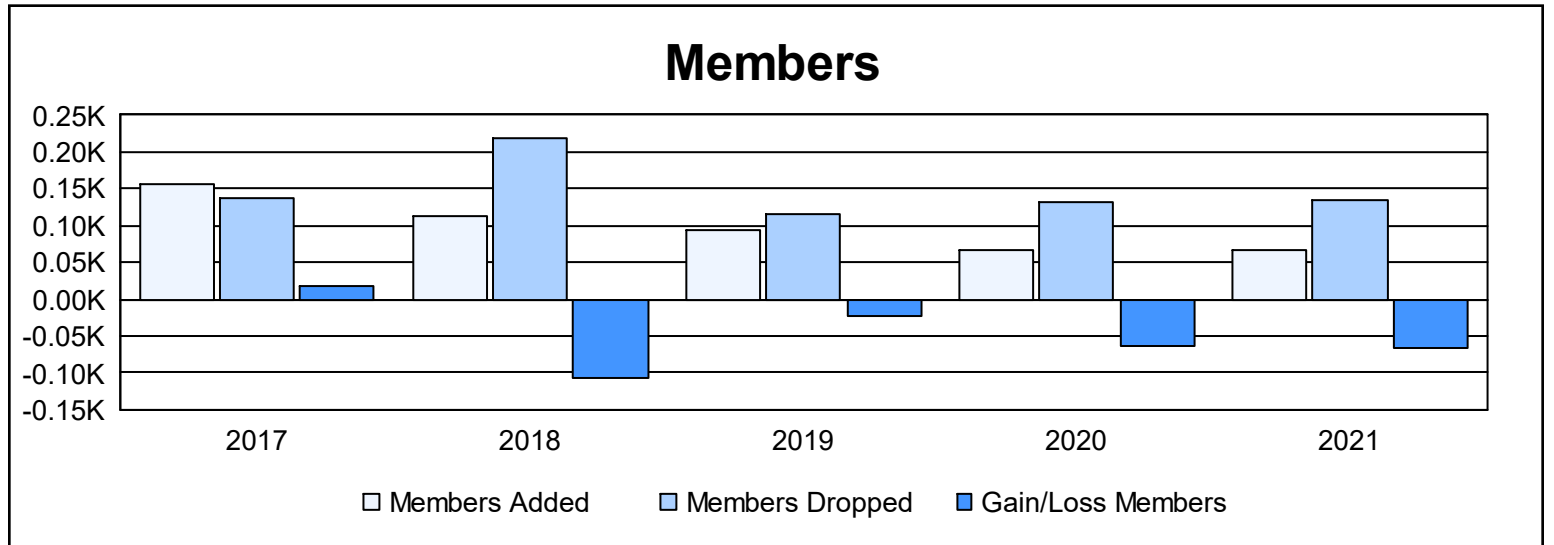

Year	New Clubs	Dropped Clubs	Gain/ Loss Clubs	New Members	Charter Members	Reinstate Members	Transfer Members	Total Member Added	Total Members Dropped	Gain/ Loss Members
2016-2017	0	1	-1	137	1	1	17	156	137	19
2017-2018	1	1	0	67	20	4	21	112	218	-106
2018-2019	0	1	-1	79	3	6	5	93	115	-22
2019-2020	0	2	-2	54	2	4	8	68	131	-63
2020-2021	0	3	-3	50	2	5	11	68	134	-66
<b>Average</b>	<b>0</b>	<b>2</b>	<b>-1</b>	<b>77</b>	<b>6</b>	<b>4</b>	<b>12</b>	<b>99</b>	<b>147</b>	<b>-48</b>

### Membership Composition June 2021 Cumulative