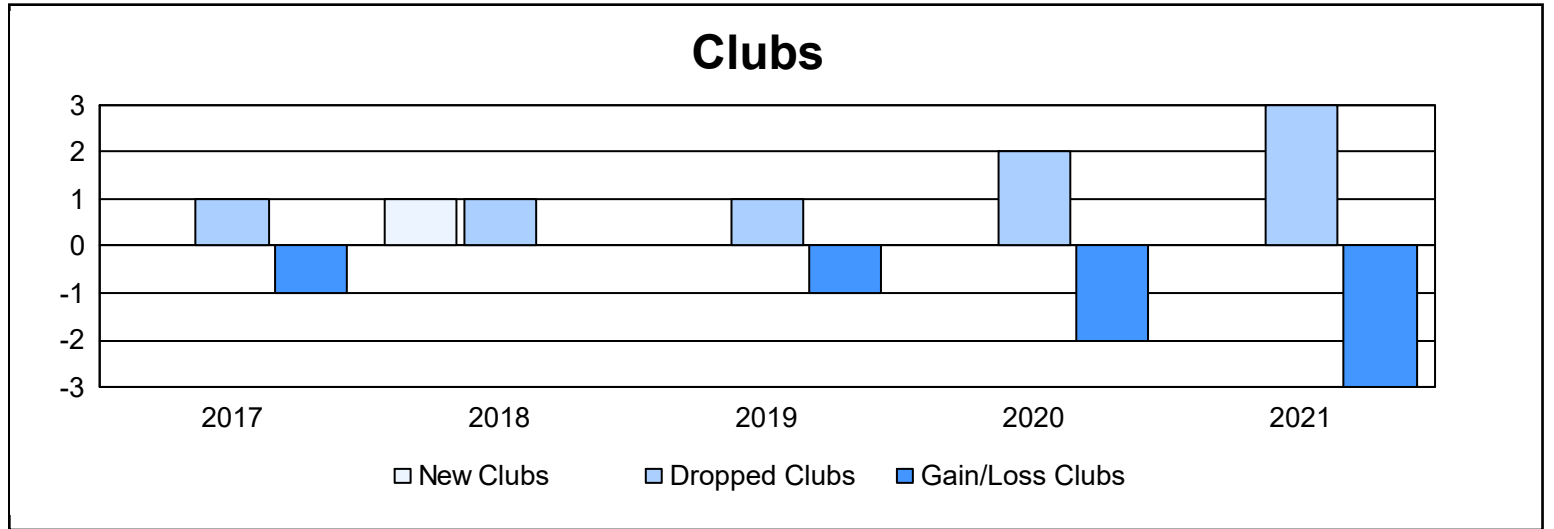

Year	New Clubs	Dropped Clubs	Gain/ Loss Clubs	New Members	Charter Members	Reinstate Members	Transfer Members	Total Member Added	Total Members Dropped	Gain/ Loss Members
2016-2017	0	1	-1	137	1	1	17	156	137	19
2017-2018	1	1	0	67	20	4	21	112	218	-106
2018-2019	0	1	-1	79	3	6	5	93	115	-22
2019-2020	0	2	-2	54	2	4	8	68	131	-63
2020-2021	0	3	-3	50	2	5	11	68	134	-66
<b>Average</b>	<b>0</b>	<b>2</b>	<b>-1</b>	<b>77</b>	<b>6</b>	<b>4</b>	<b>12</b>	<b>99</b>	<b>147</b>	<b>-48</b>

### Membership Composition June 2021 Cumulative